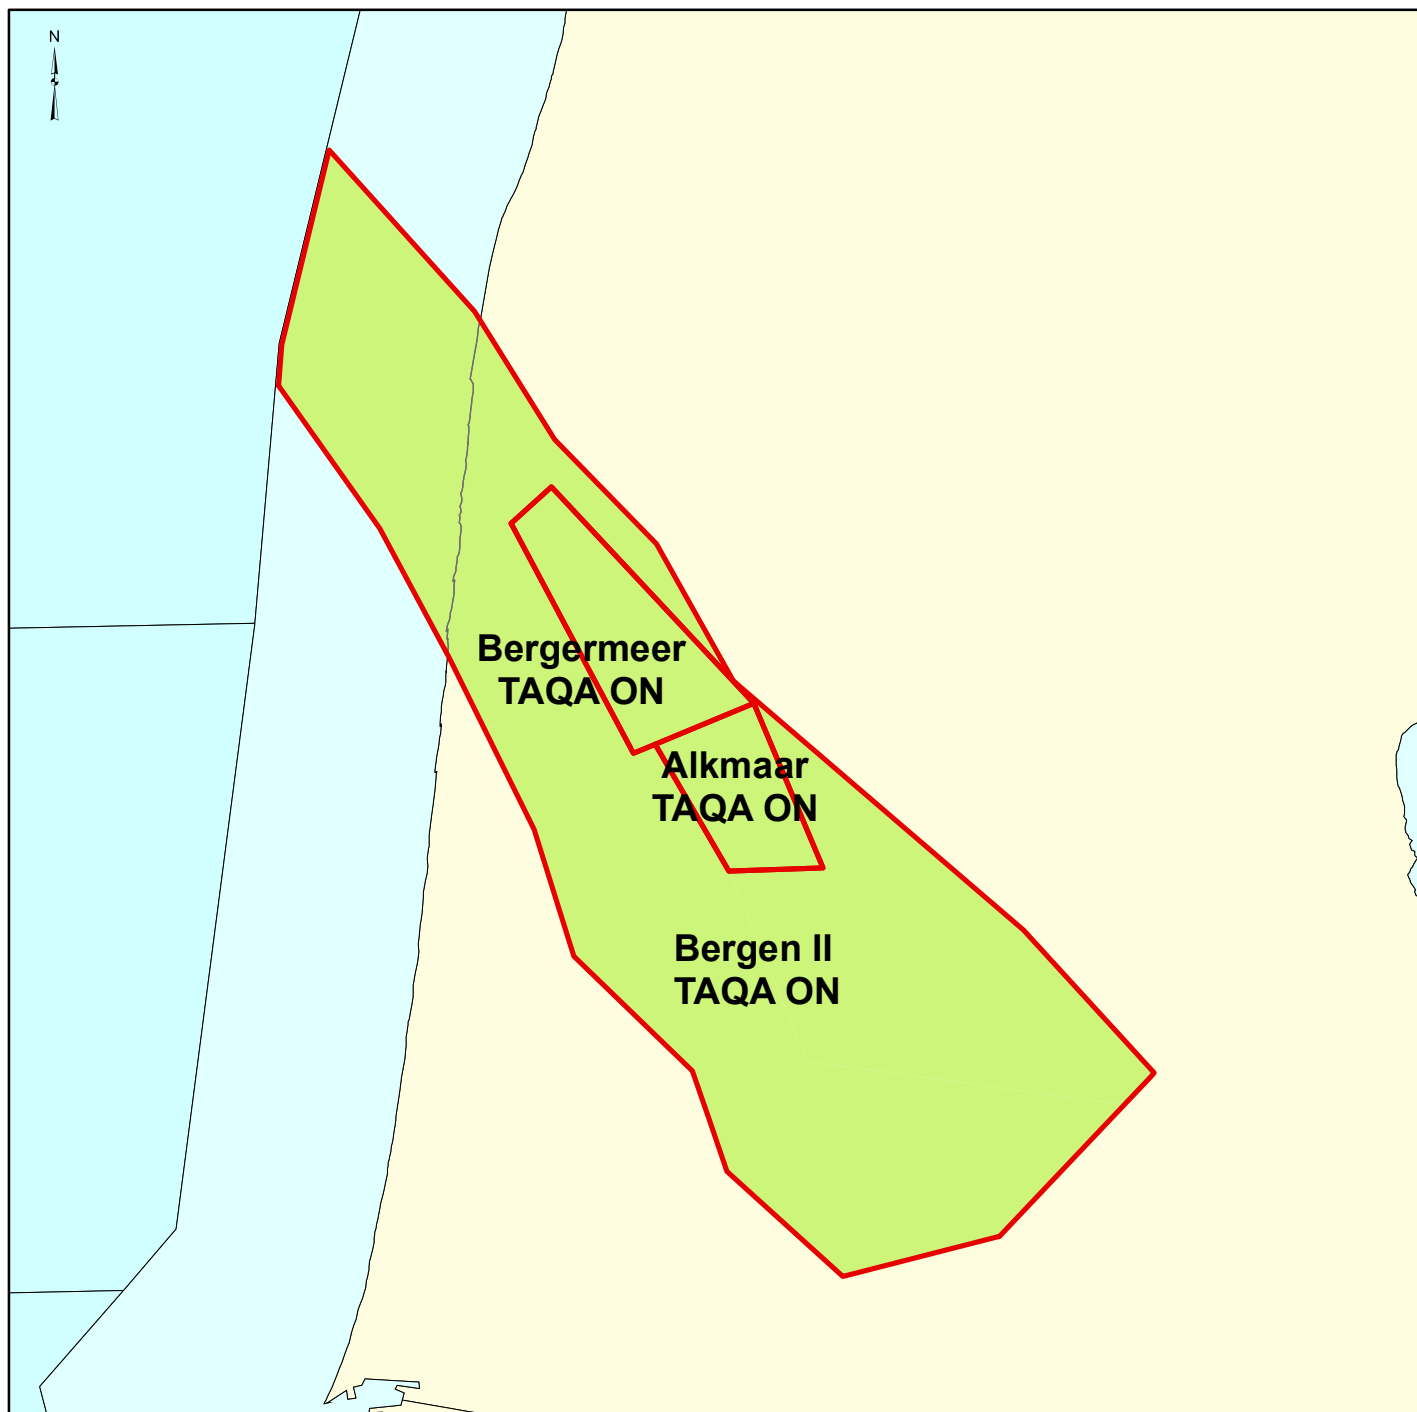

Production Licence area: Bergen II, Bergermeer / Alkmaar

Evaluation date and preliminary classification date: December 2018

Final classification date: 7 Juli 2020, pursuant to Article. Publication date: 1 October 2020

32a.1, Dutch Mining Act

Legend

-  Licence boundary
-  ACTIVE