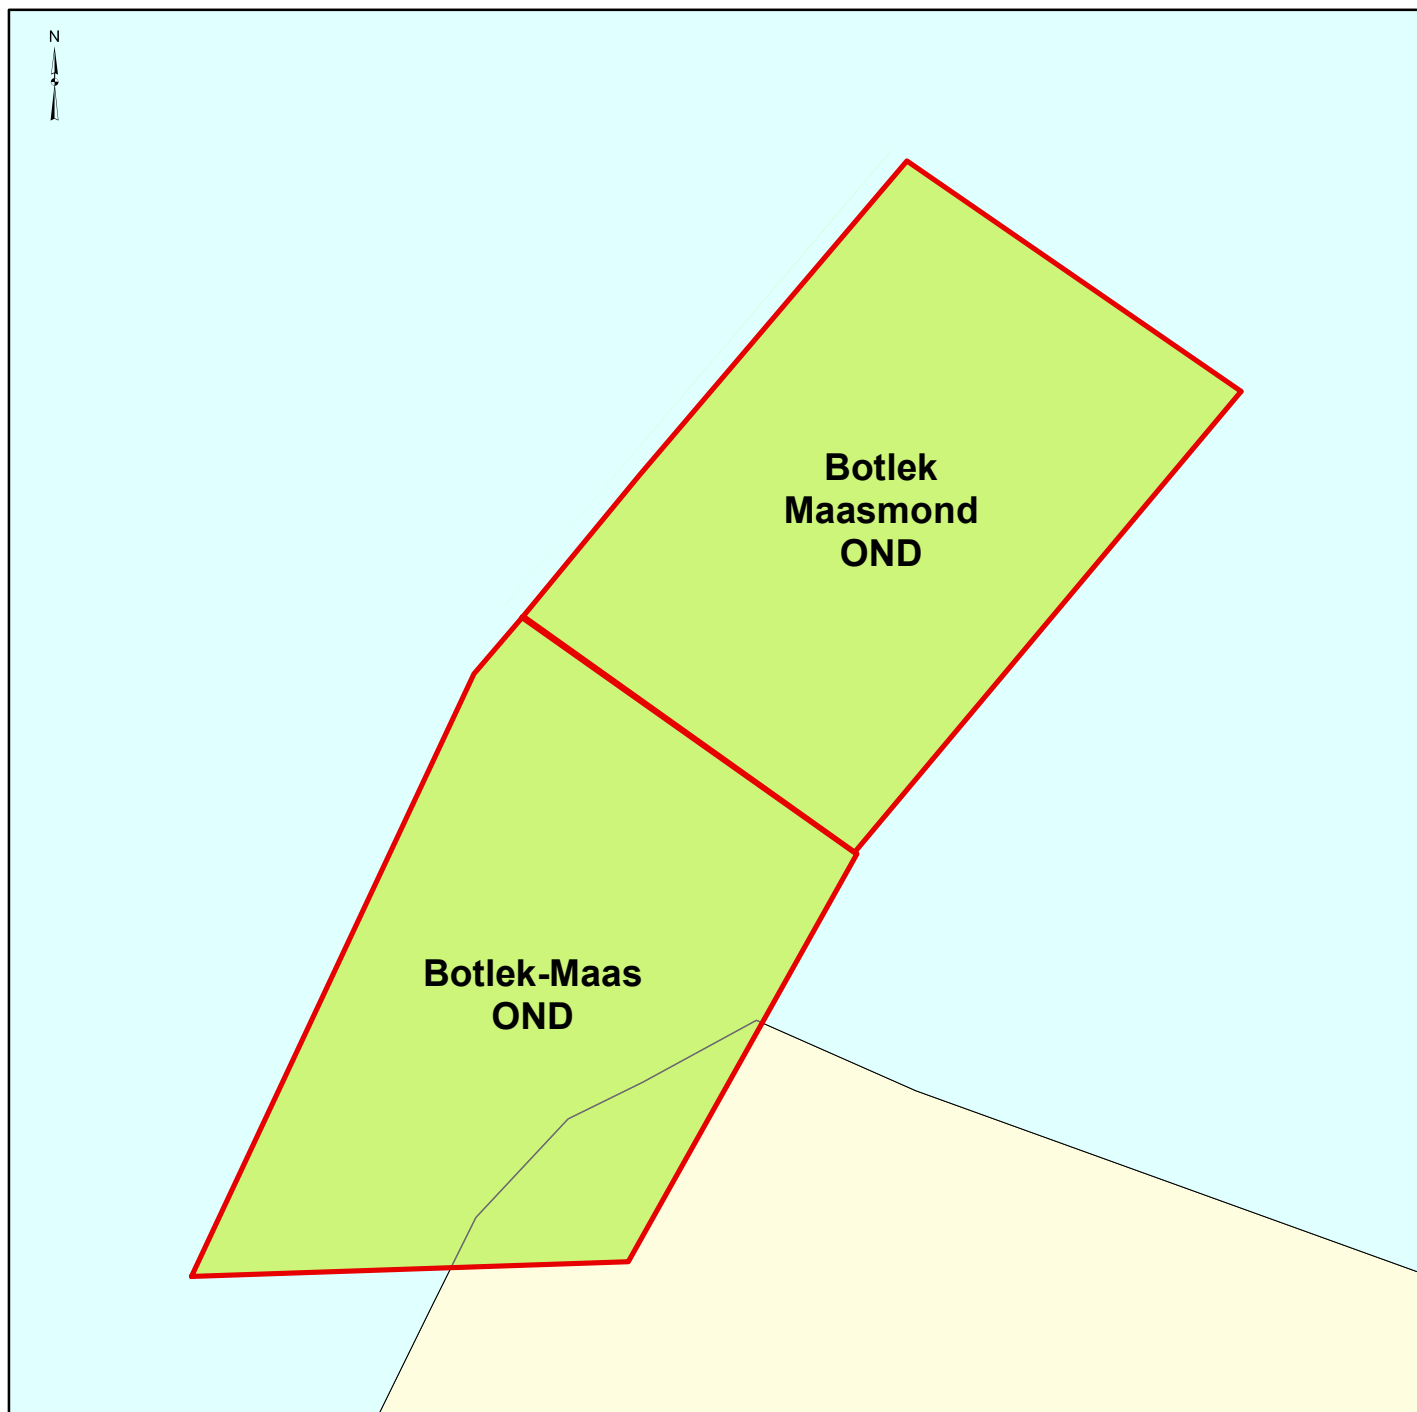

**Production Licence area: Botlek-Maas / Botlek Maasmond**

Evaluation date and preliminary classification date: December 2018

Final classification date: 7 Juli 2020, pursuant to Article. Publication date: 1 October 2020

32a.1, Dutch Mining Act

**Legend**

-  Licence boundary
-  ACTIVE