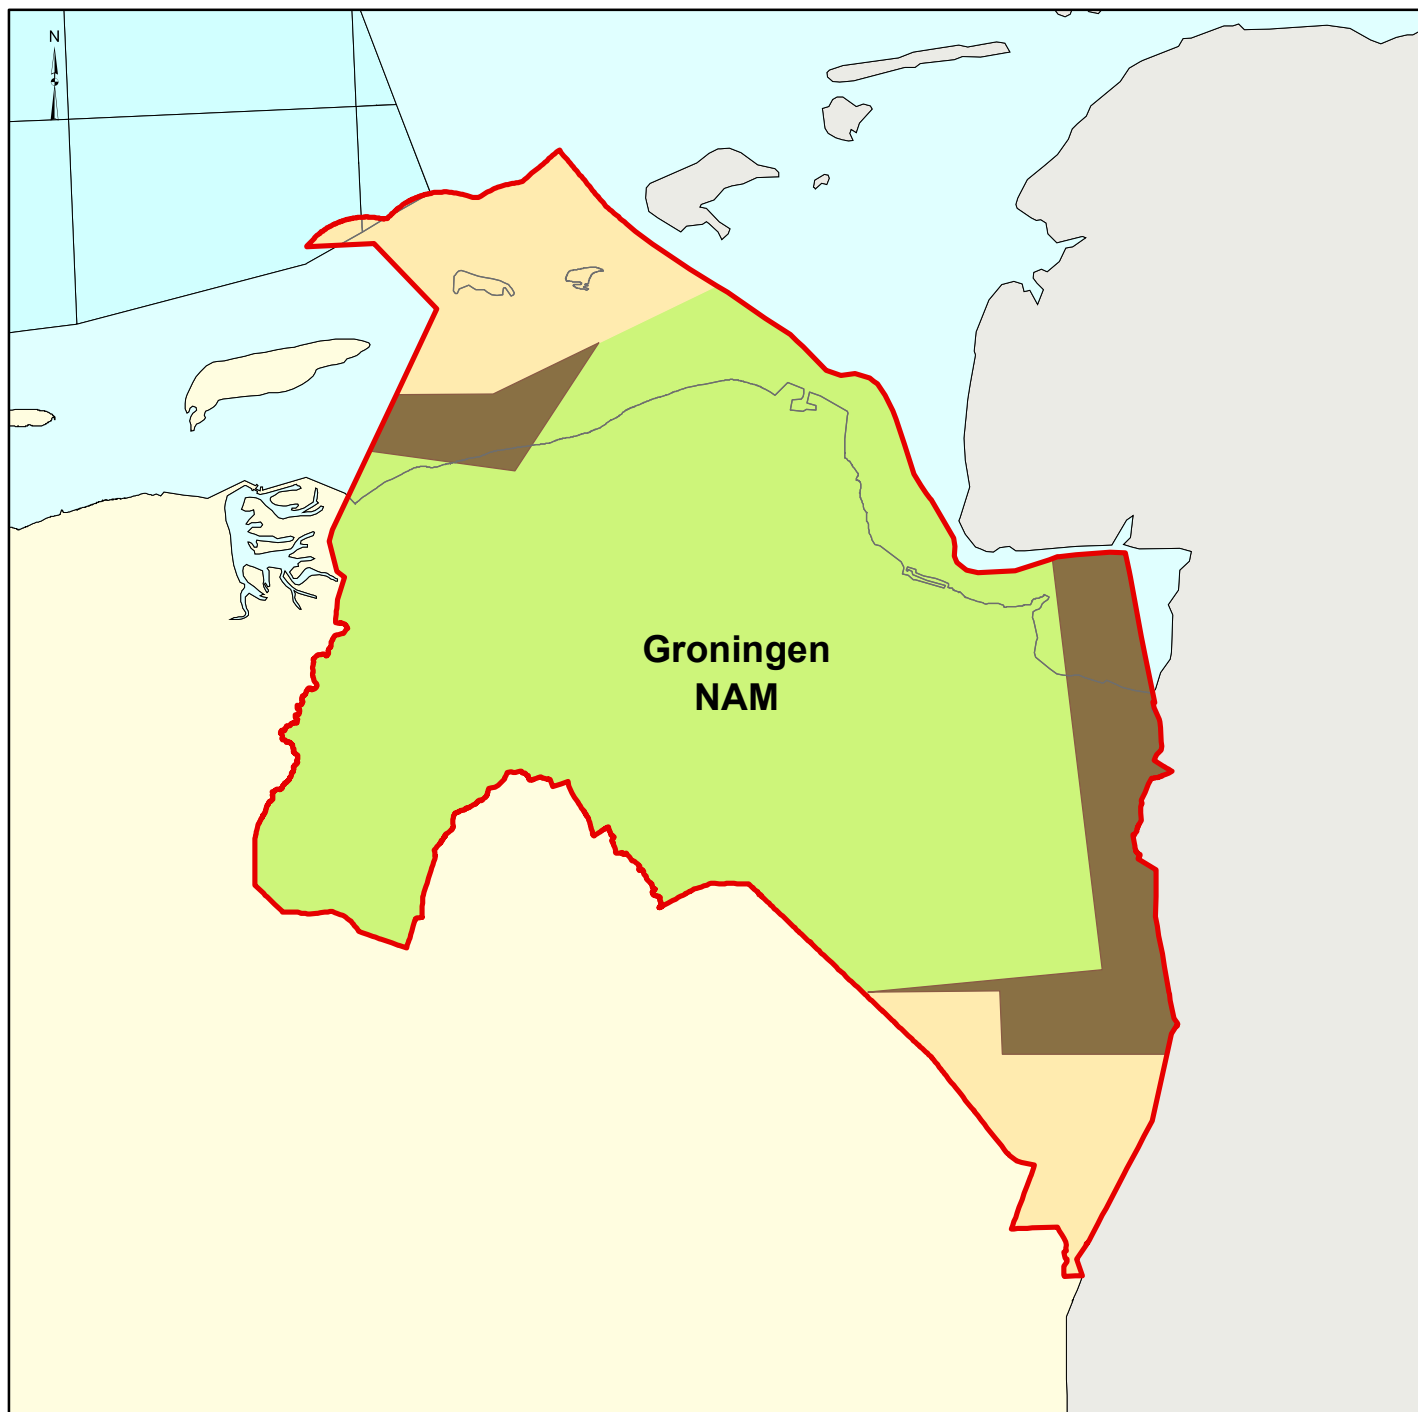

Production Licence area: Groningen

Evaluation date and preliminary classification date: December 2018

Final classification date: 7 Juli 2020, pursuant to Article. Publication date: 1 October 2020

32a.1, Dutch Mining Act

Legend

-  Licence boundary
-  ACTIVE
-  Inactive
-  Newly inactive