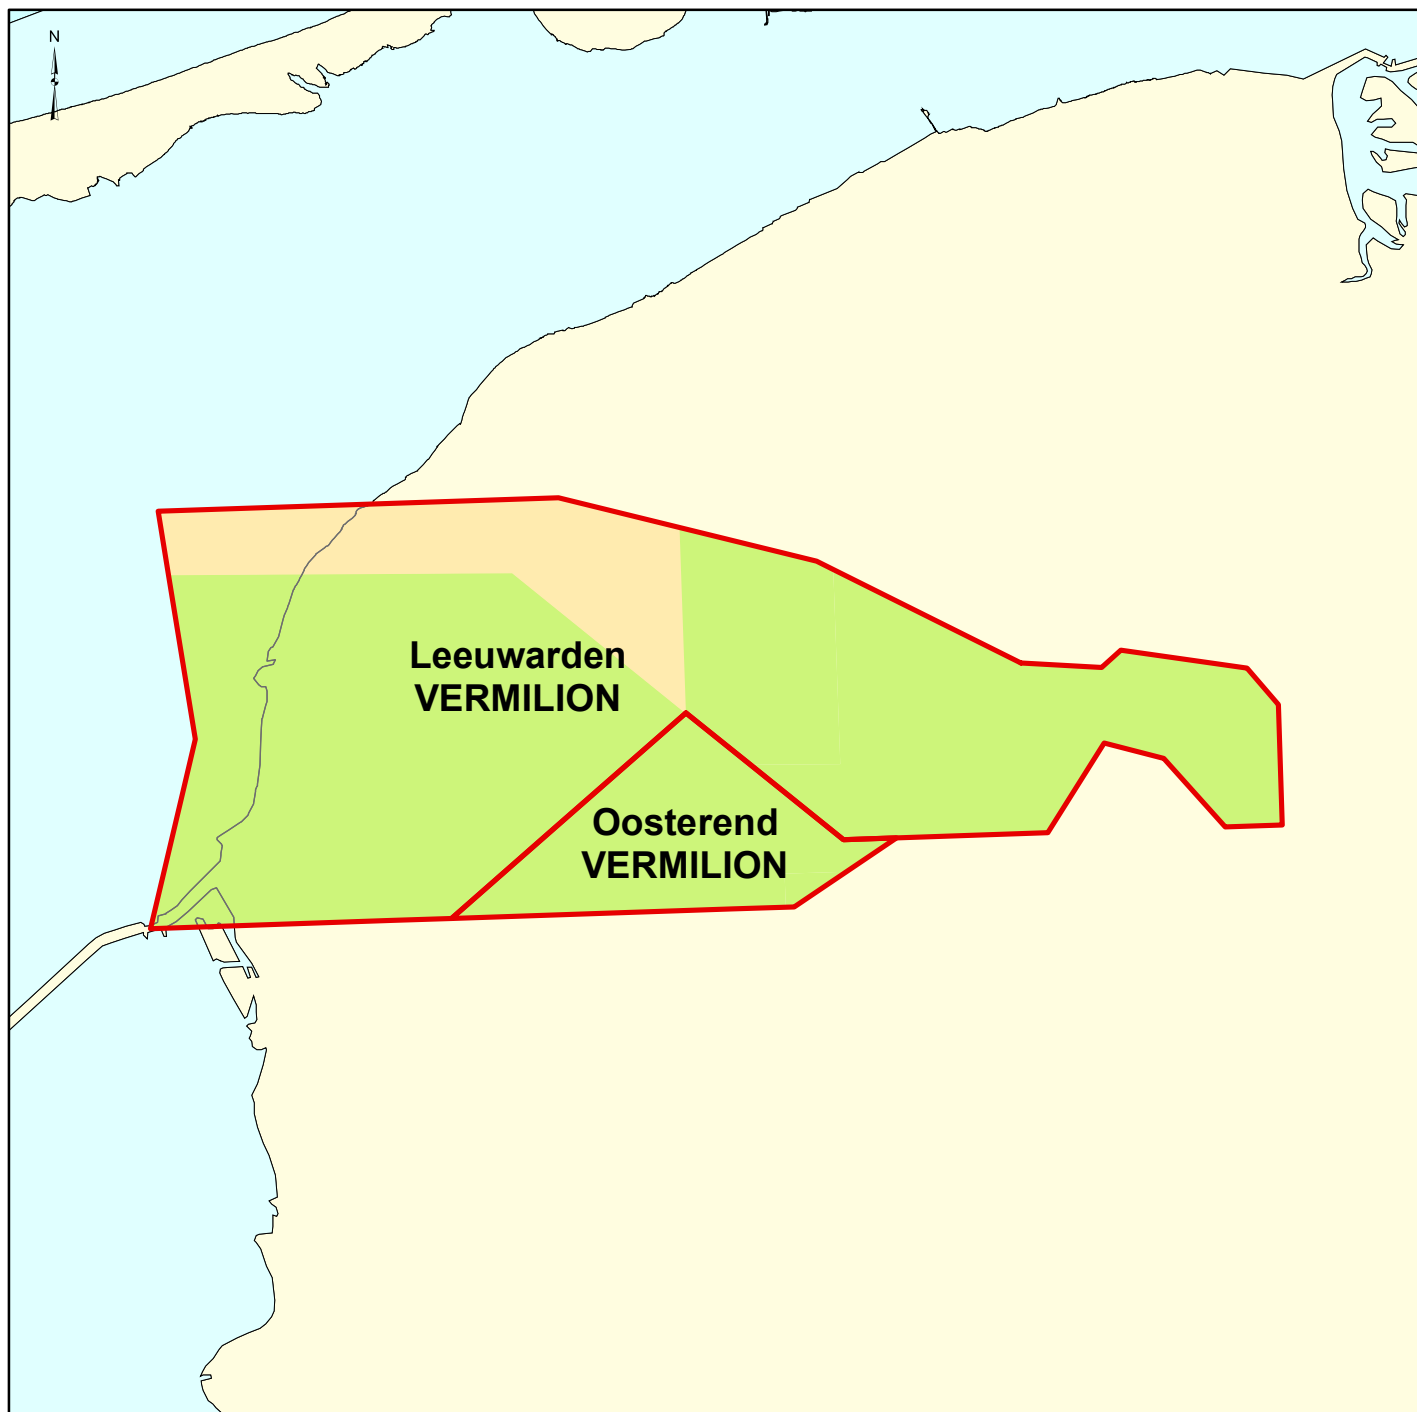

Production Licence area: Leeuwarden / Oosterend

Evaluation date and preliminary classification date: December 2018

Final classification date: 7 Juli 2020, pursuant to Article. Publication date: 1 October 2020

32a.1, Dutch Mining Act

Legend

-  Licence boundary
-  ACTIVE
-  Inactive