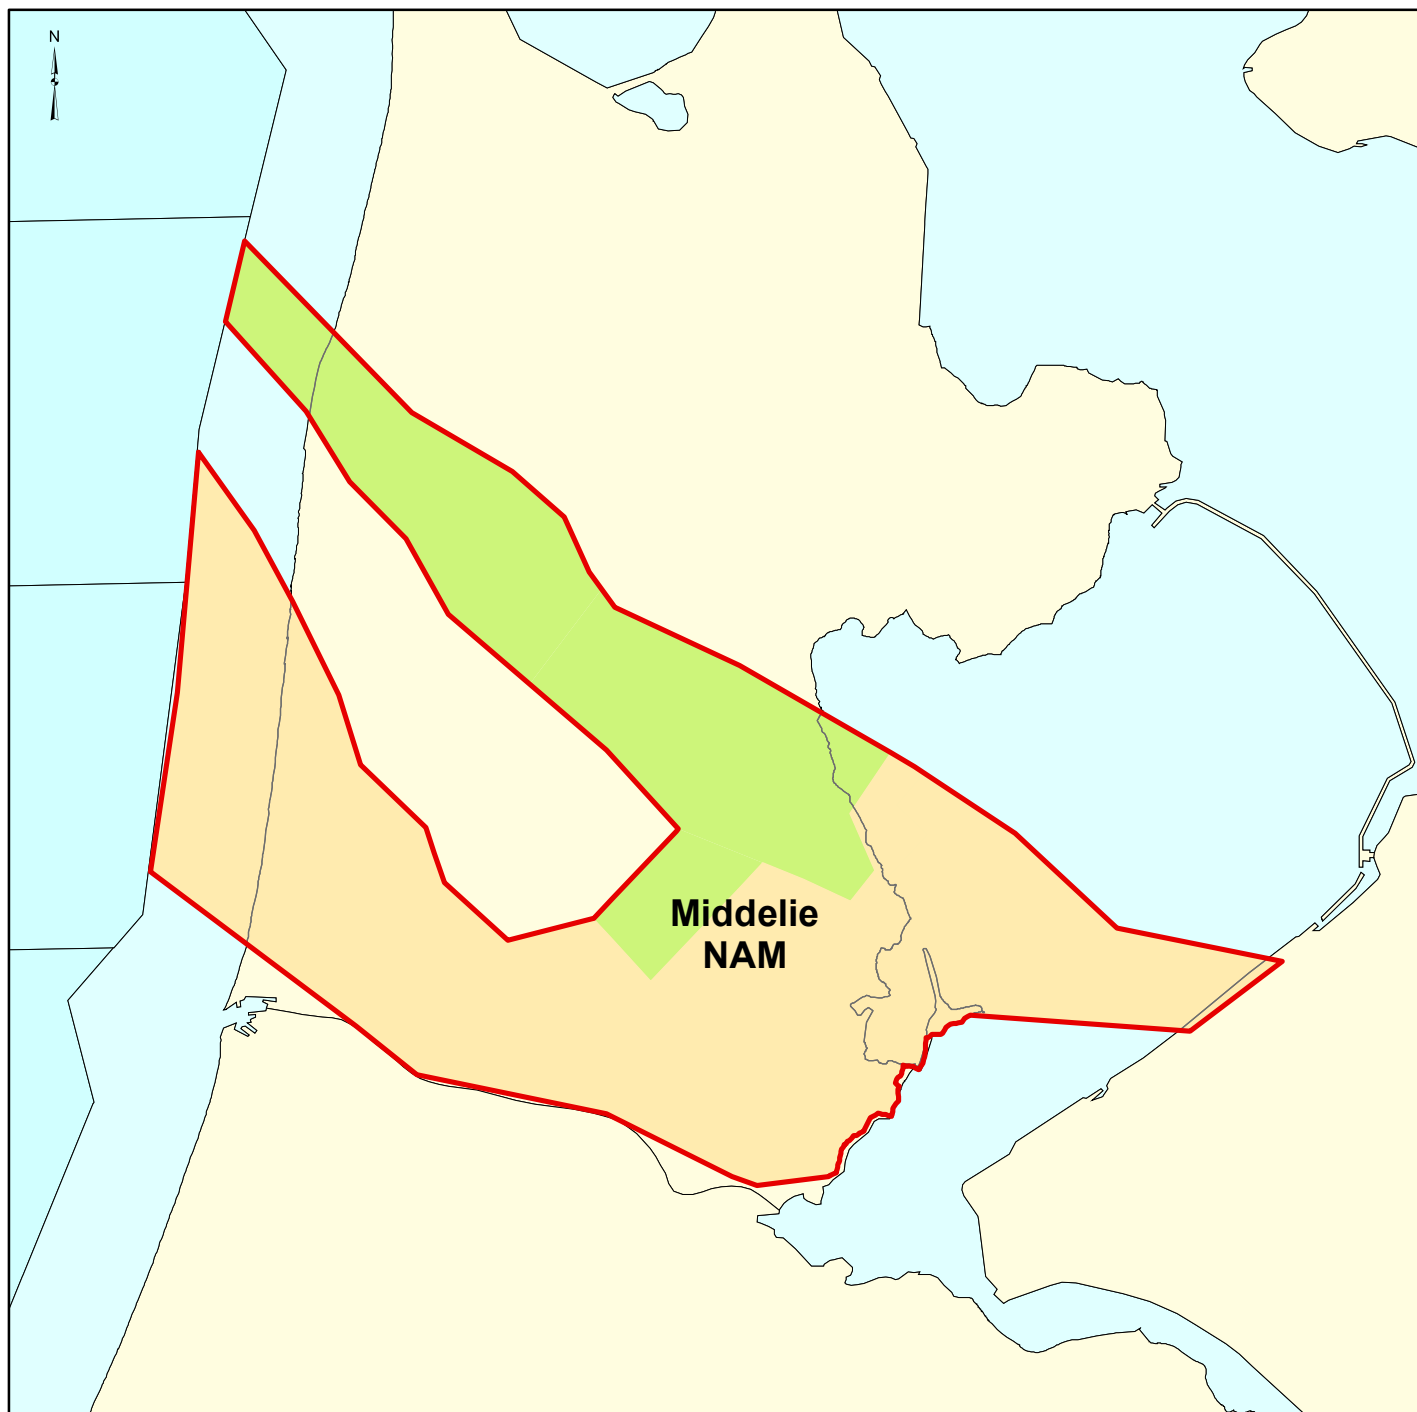

Production Licence area: Middelie

Evaluation date and preliminary classification date: December 2018

Final classification date: 7 Juli 2020, pursuant to Article. Publication date: 1 October 2020

32a.1, Dutch Mining Act

Legend

-  Licence boundary
-  ACTIVE
-  Inactive