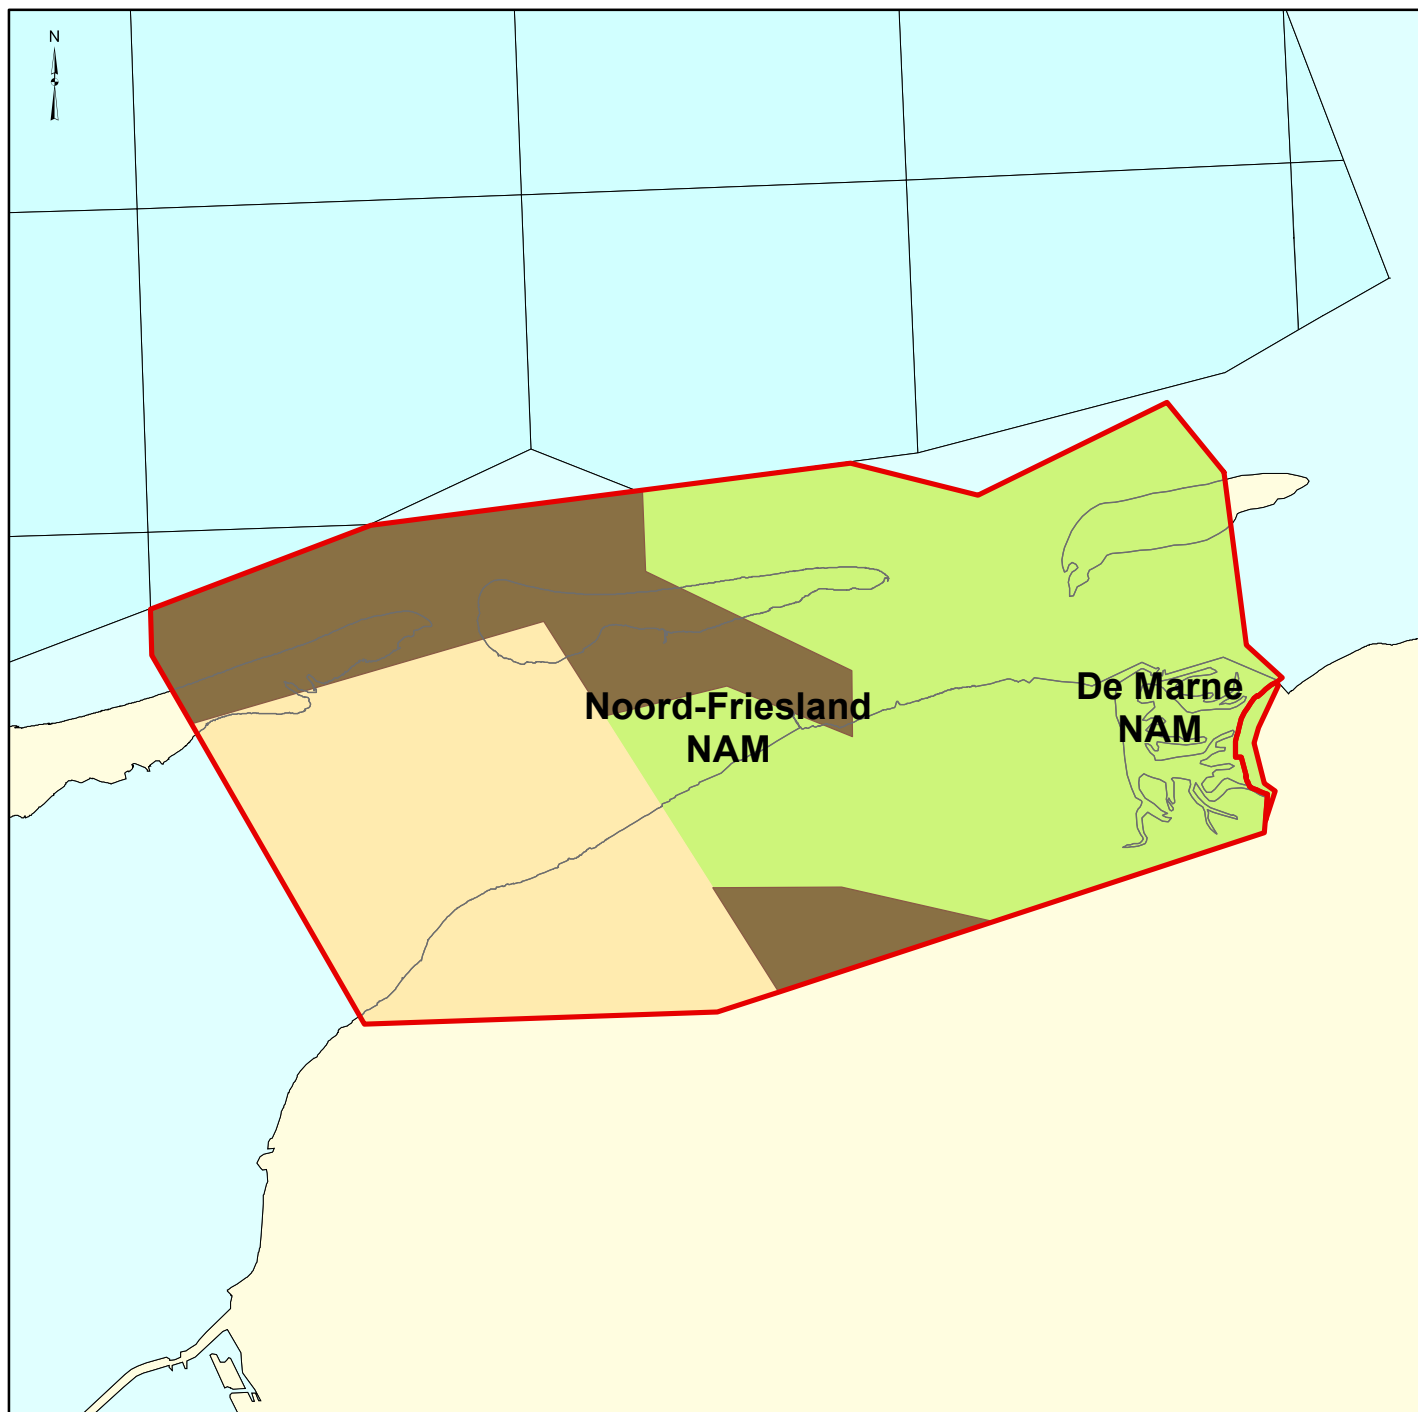

Production Licence area: Noord-Friesland / De Marne

Evaluation date and preliminary classification date: December 2018

Final classification date: 7 Juli 2020, pursuant to Article. Publication date: 1 October 2020

32a.1, Dutch Mining Act

Legend

-  Licence boundary
-  ACTIVE
-  Inactive
-  Newly inactive