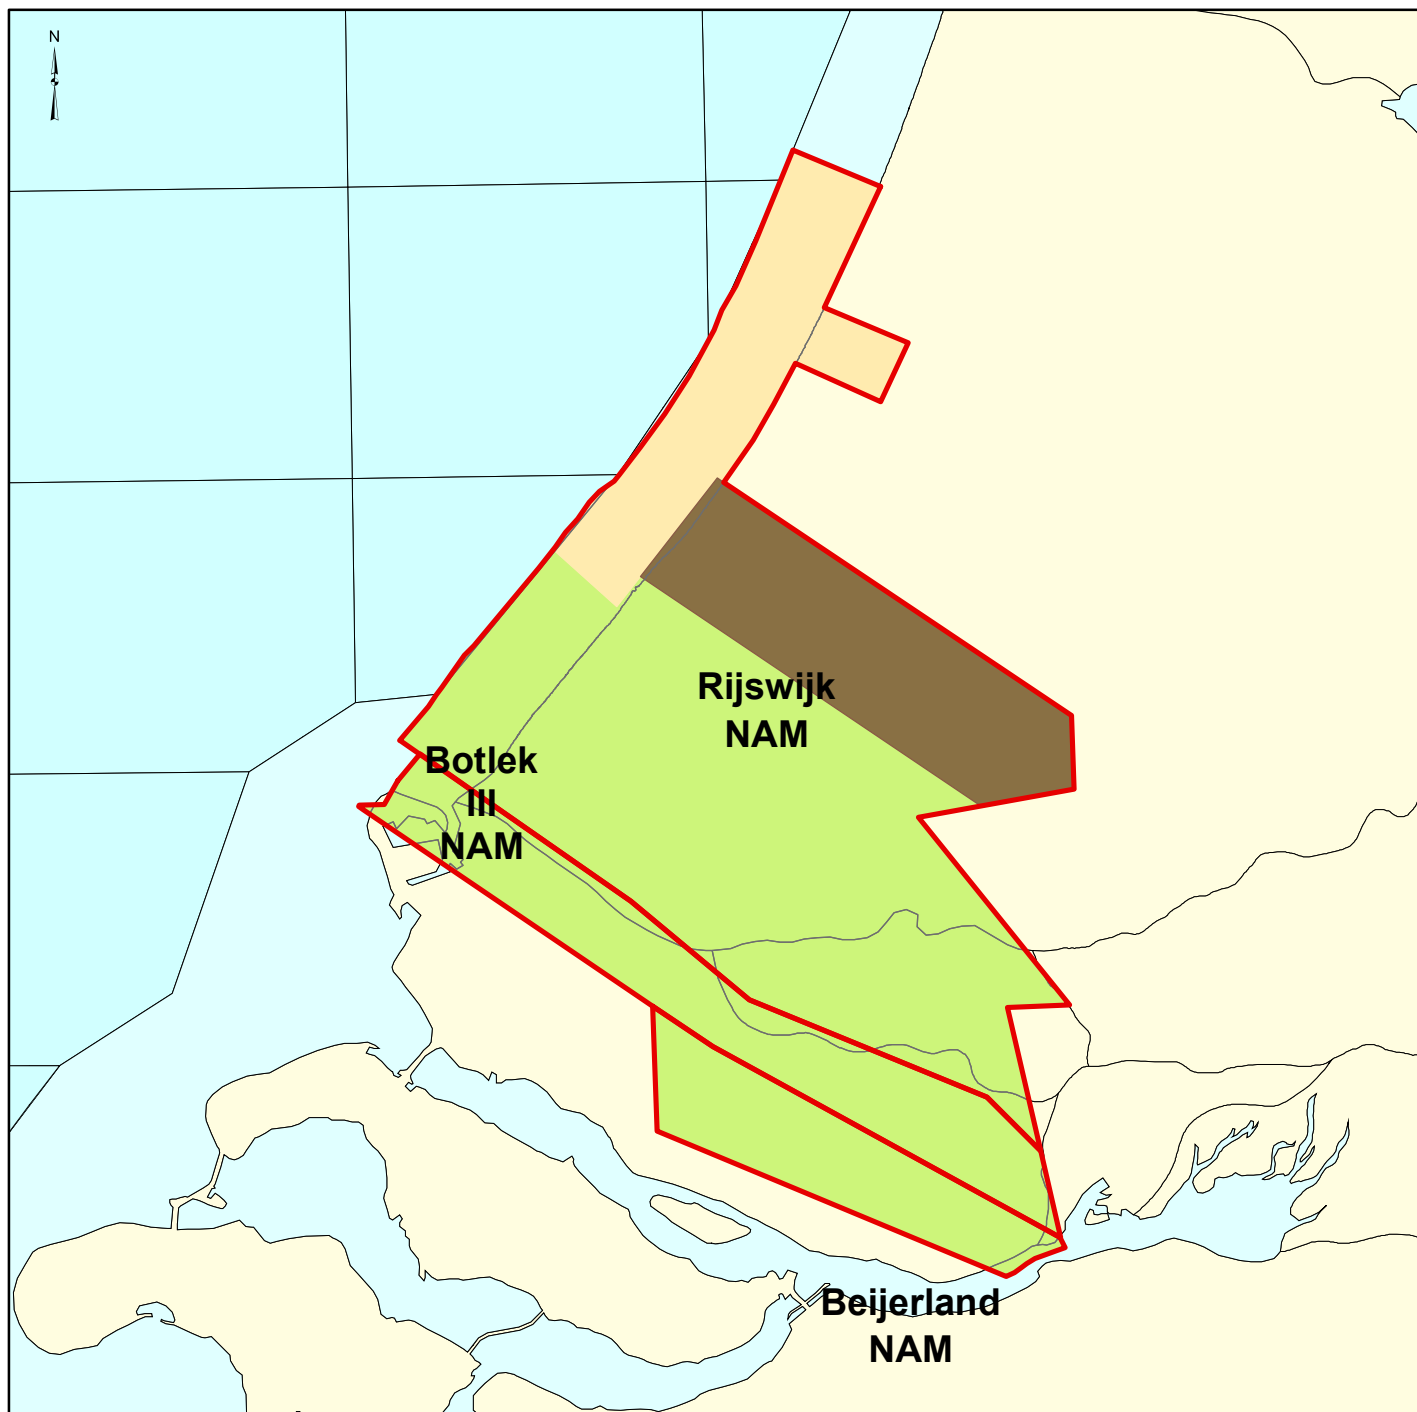

**Production Licence area: Rijswijk, Beijerland / Botlek III**

Evaluation date and preliminary classification date: December 2018

Final classification date: 7 Juli 2020, pursuant to Article. Publication date: 1 October 2020

32a.1, Dutch Mining Act

**Legend**

-  Licence boundary
-  ACTIVE
-  Inactive
-  Newly inactive