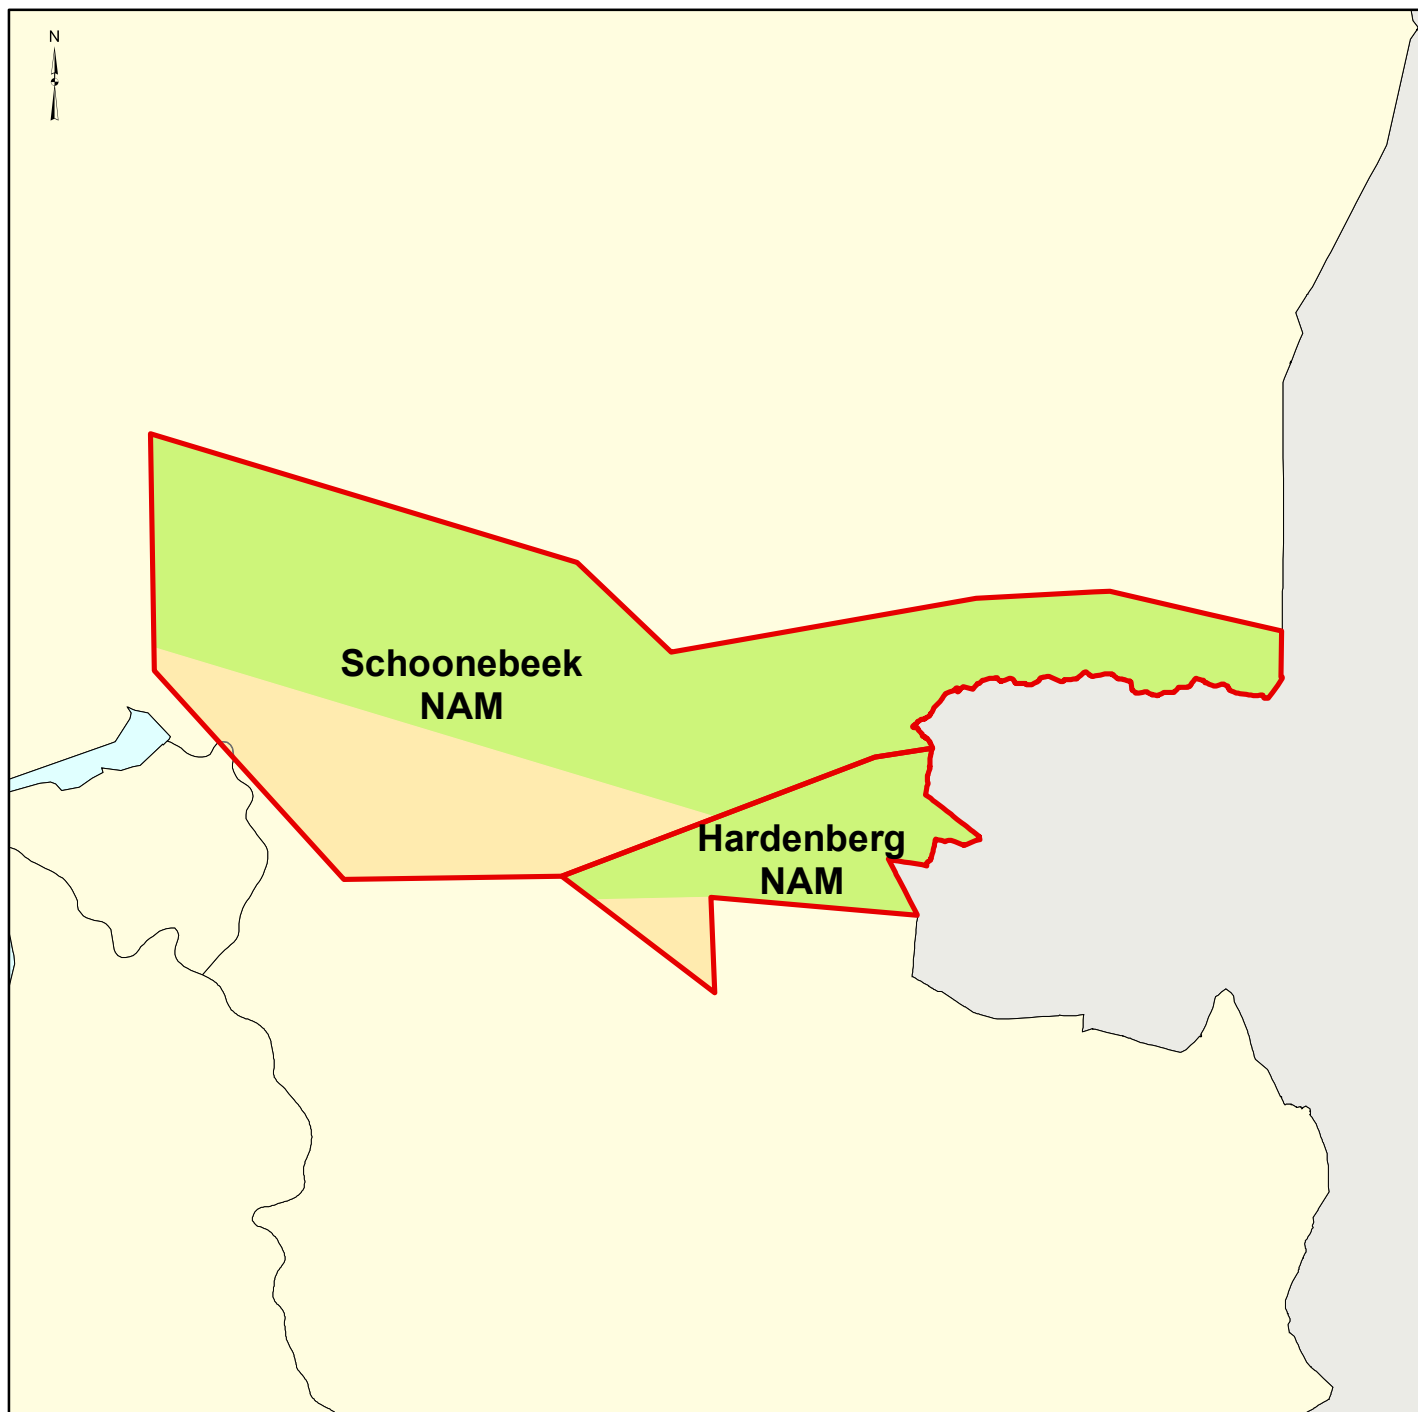

Production Licence area: Schoonebeek / Hardenberg

Evaluation date and preliminary classification date: December 2018

Final classification date: 7 Juli 2020, pursuant to Article. Publication date: 1 October 2020

32a.1, Dutch Mining Act

Legend

-  Licence boundary
-  ACTIVE
-  Inactive