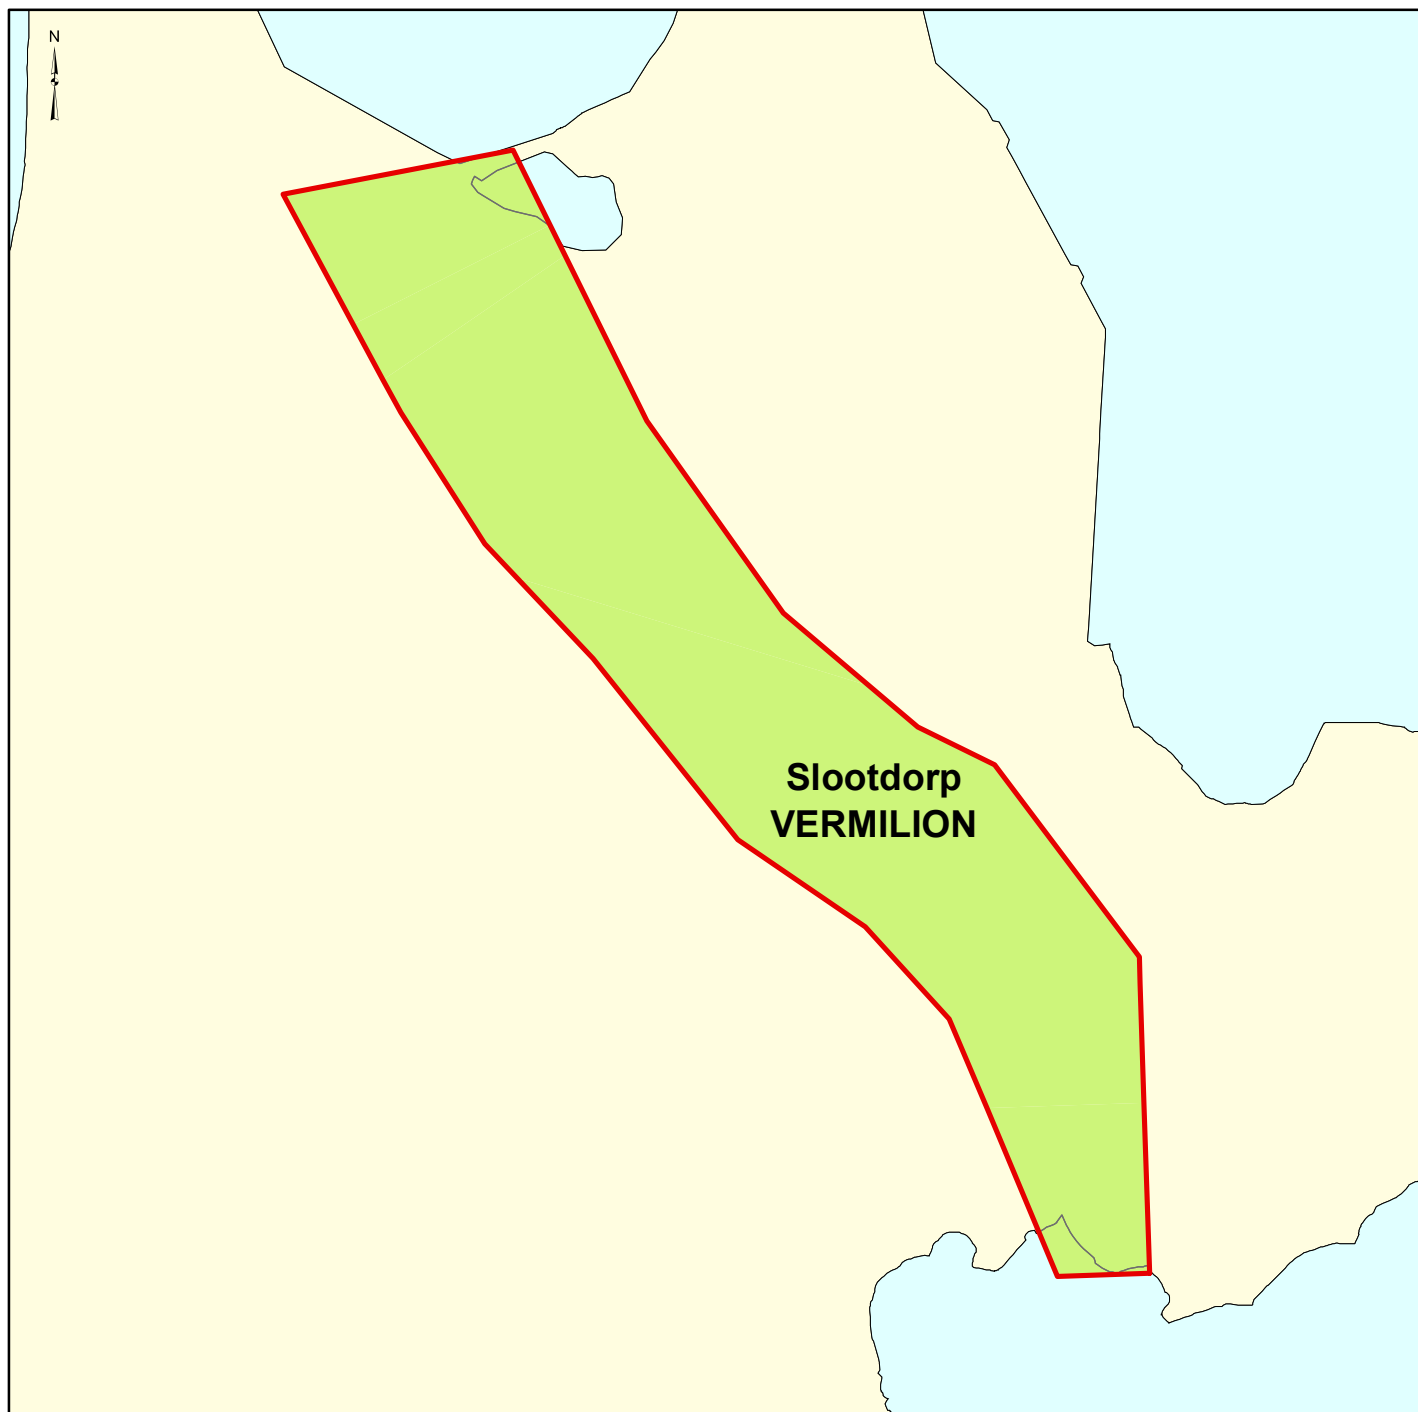

Production Licence area: Sloodorp

Evaluation date and preliminary classification date: December 2018

Final classification date: 7 Juli 2020, pursuant to Article. Publication date: 1 October 2020

32a.1, Dutch Mining Act

Legend

-  Licence boundary
-  ACTIVE