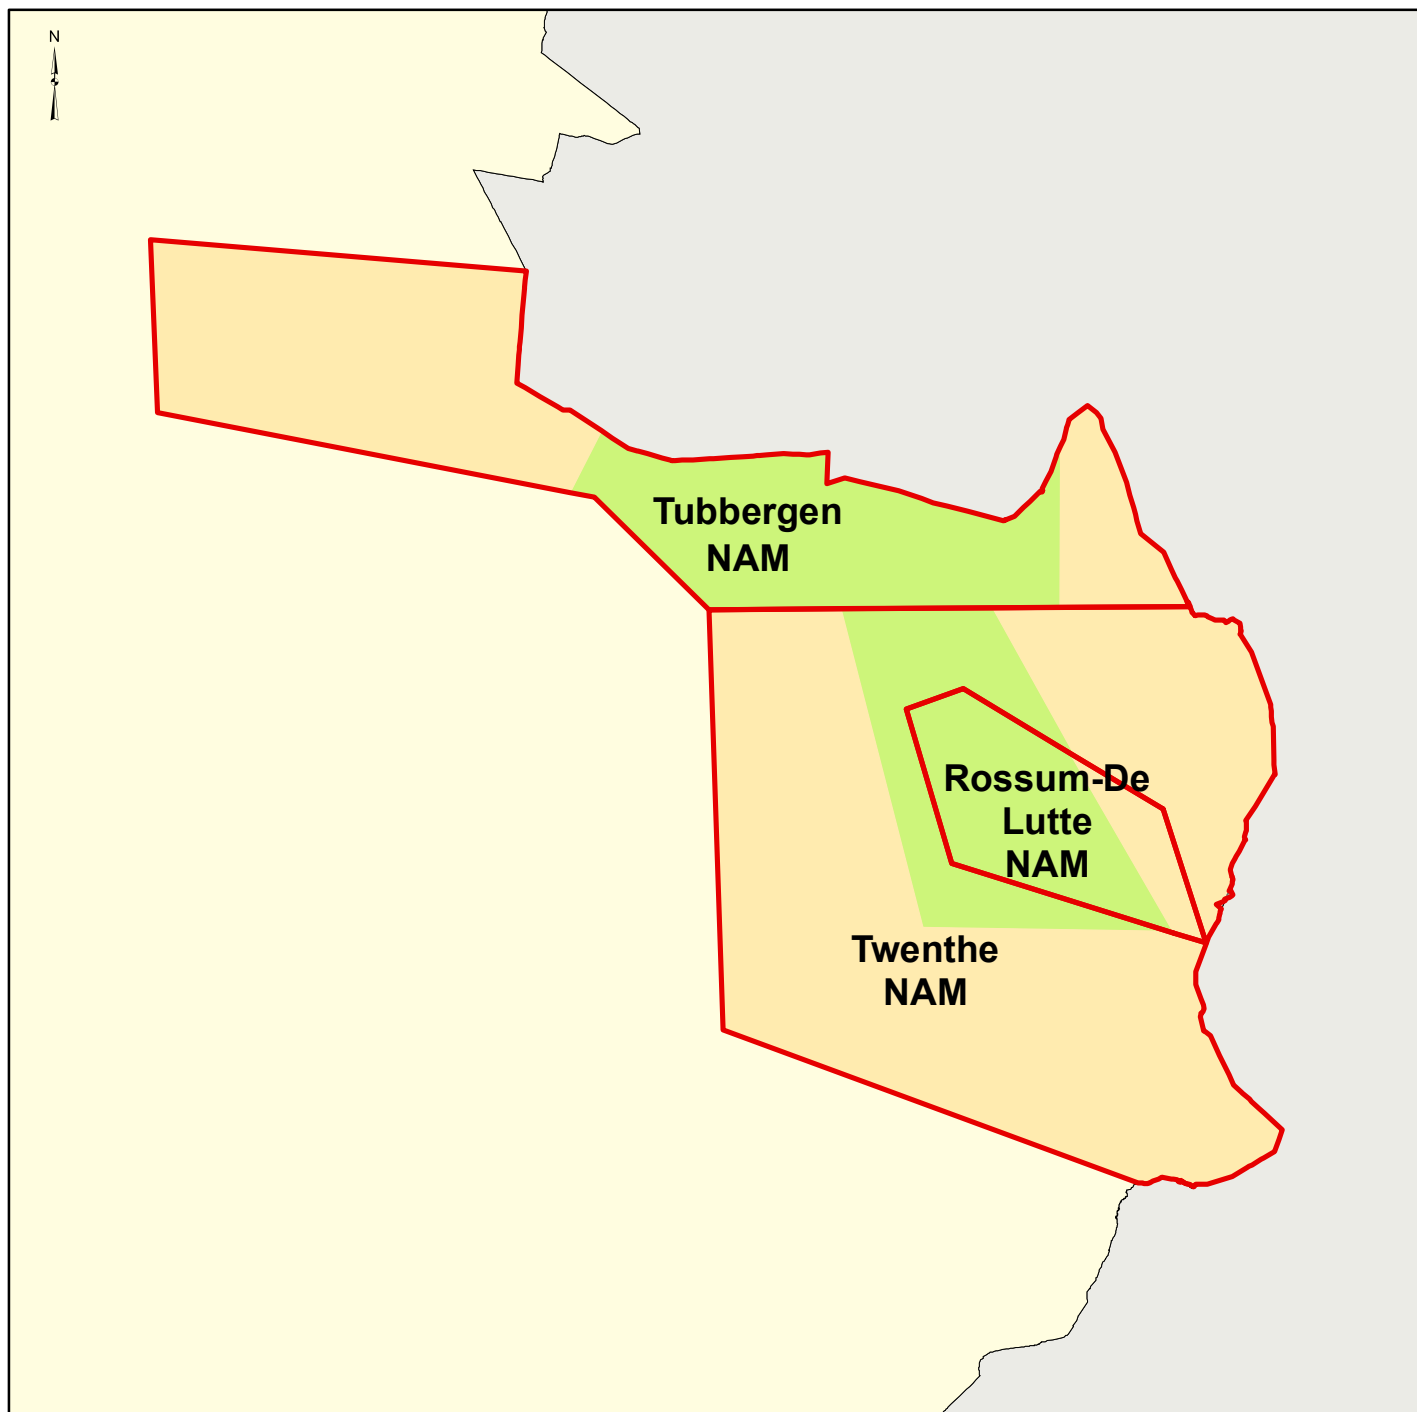

Production Licence area: Tubbergen, Rossum-De Lutte / Twenthe

Evaluation date and preliminary classification date: December 2018

Final classification date: 7 Juli 2020, pursuant to Article. Publication date: 1 October 2020

32a.1, Dutch Mining Act

Legend

-  Licence boundary
-  ACTIVE
-  Inactive