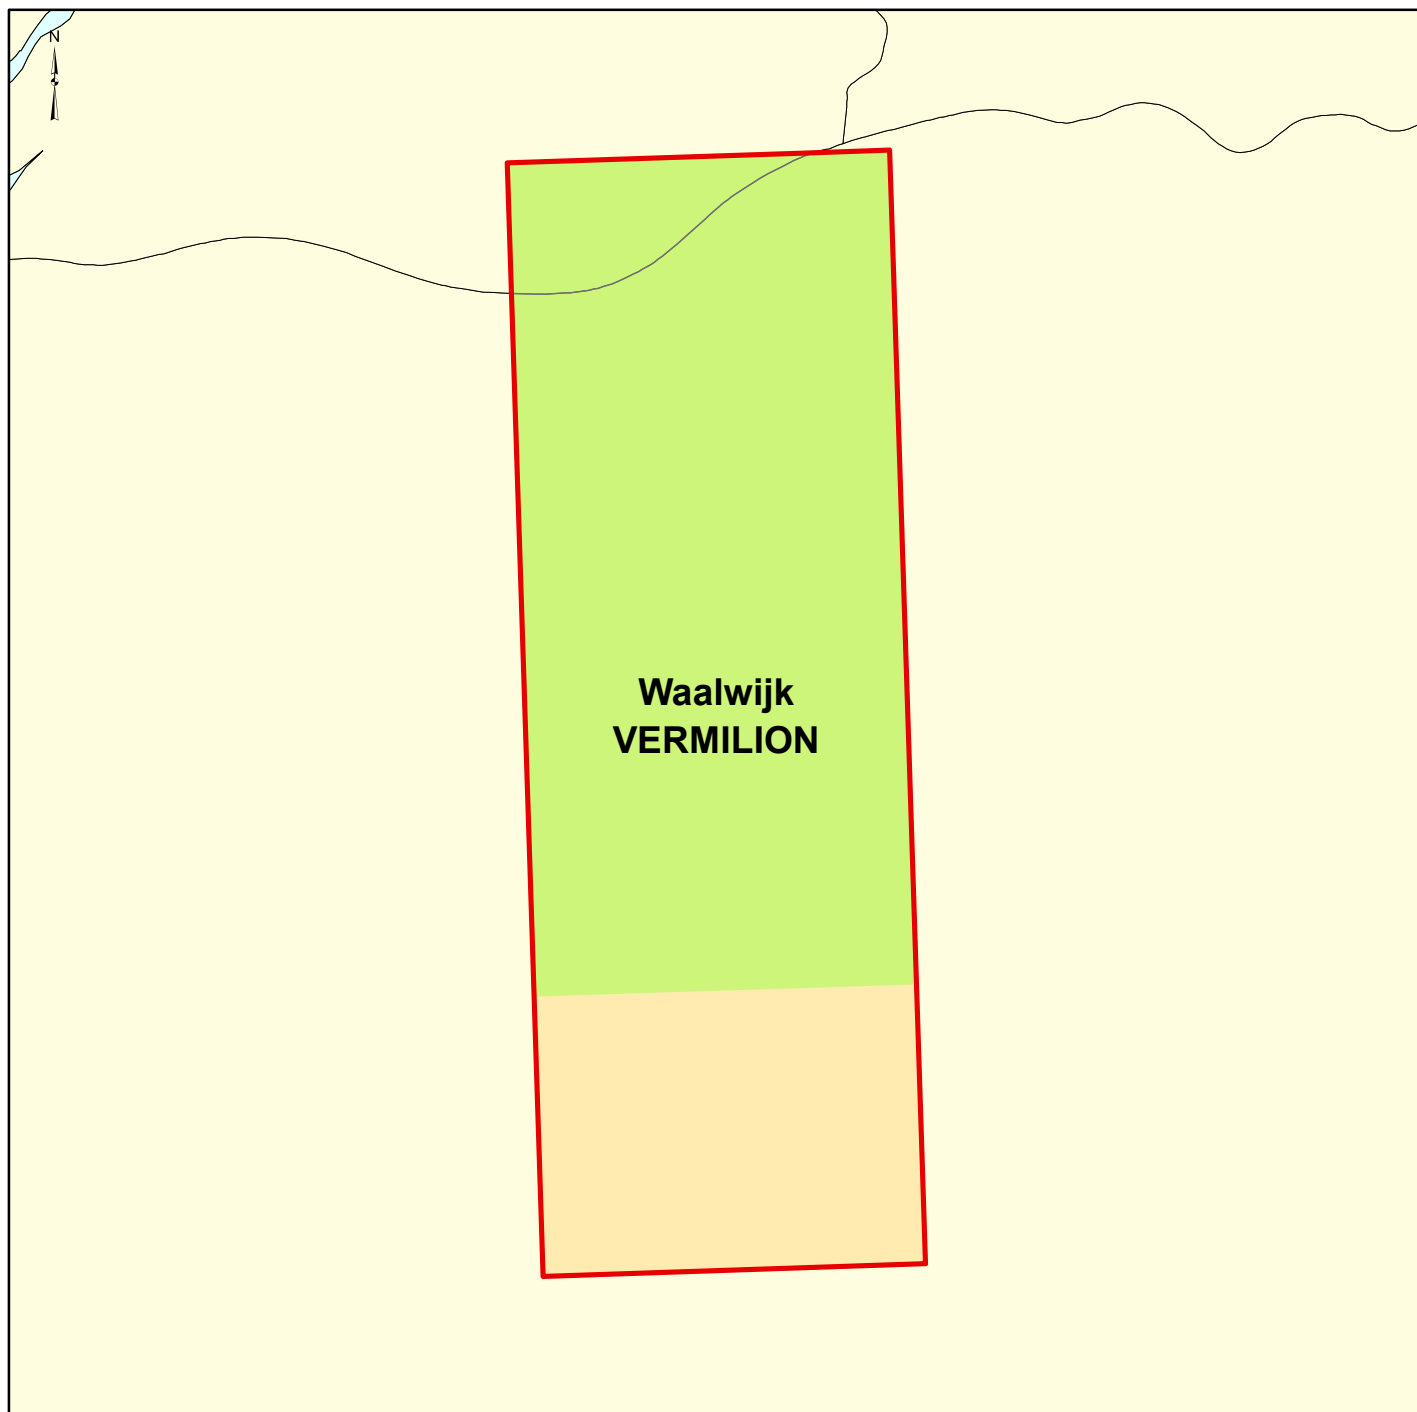

**Production Licence area: Waalwijk**

Evaluation date and preliminary classification date: December 2018

Final classification date: 7 Juli 2020, pursuant to Article. Publication date: 1 October 2020

32a.1, Dutch Mining Act

**Legend**

-  Licence boundary
-  ACTIVE
-  Inactive