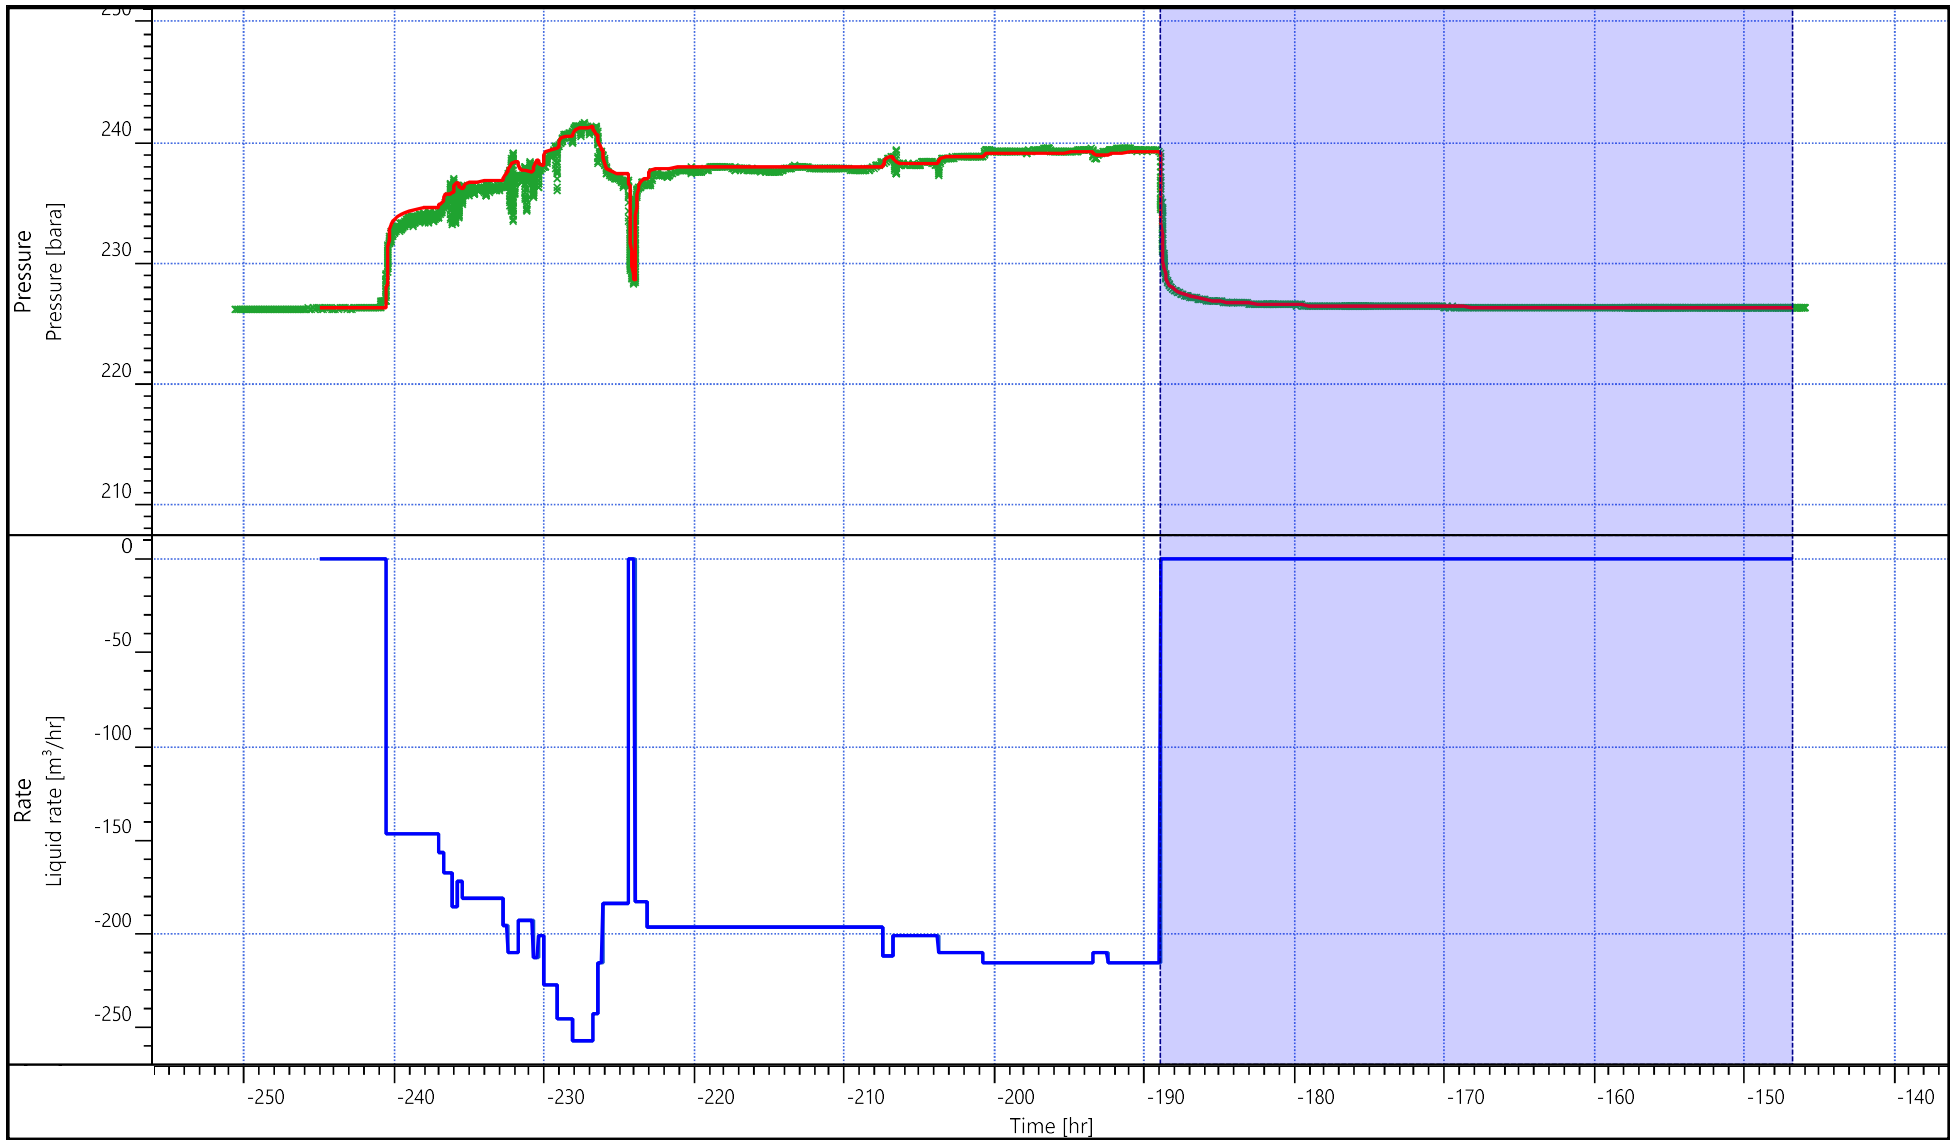

μ_w

VerticalSimple

Company
Well

Field
Test Name / #

pw

VerticalSimple

Company
Well

Field
Test Name / #

Bw

VerticalSimple

Company
Well

Field
Test Name / #

Company
Well

Company
Well

Field
Test Name / #

Field
Test Name / #

Loglog plot

VerticalSimple

Company
Well

Field
Test Name / #

Semilog plot

VerticalSimple

Company
Well

Field
Test Name / #