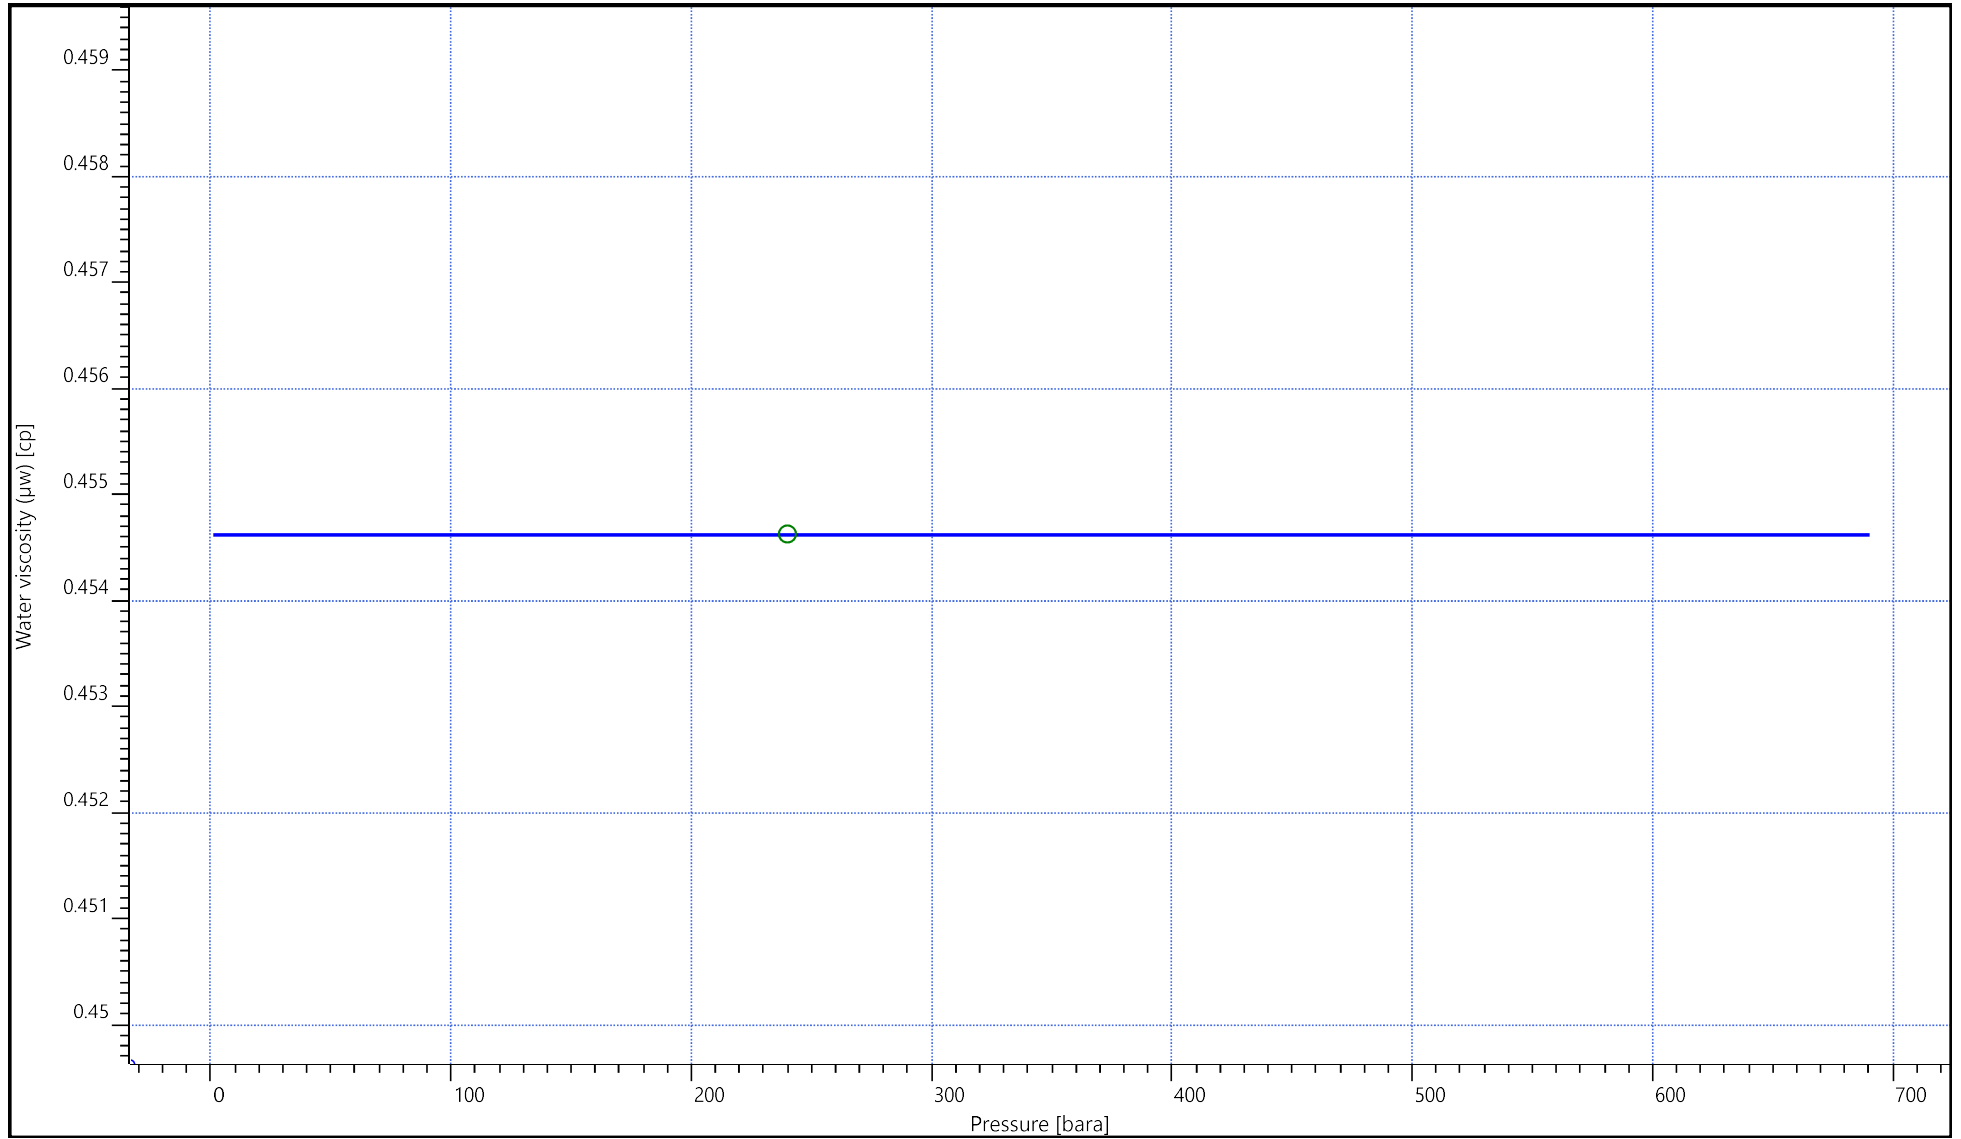

μ_w

VerticalSimple

Company
Well

Field
Test Name / #

pw

VerticalSimple

Company
Well

Field
Test Name / #

Bw

VerticalSimple

Company
Well

Field
Test Name / #

Company
Well

Company
Well

Field
Test Name / #

Field
Test Name / #

Loglog plot

VerticalSimple

Company
Well

Field
Test Name / #

Semilog plot

VerticalSimple

Company
Well

Field
Test Name / #