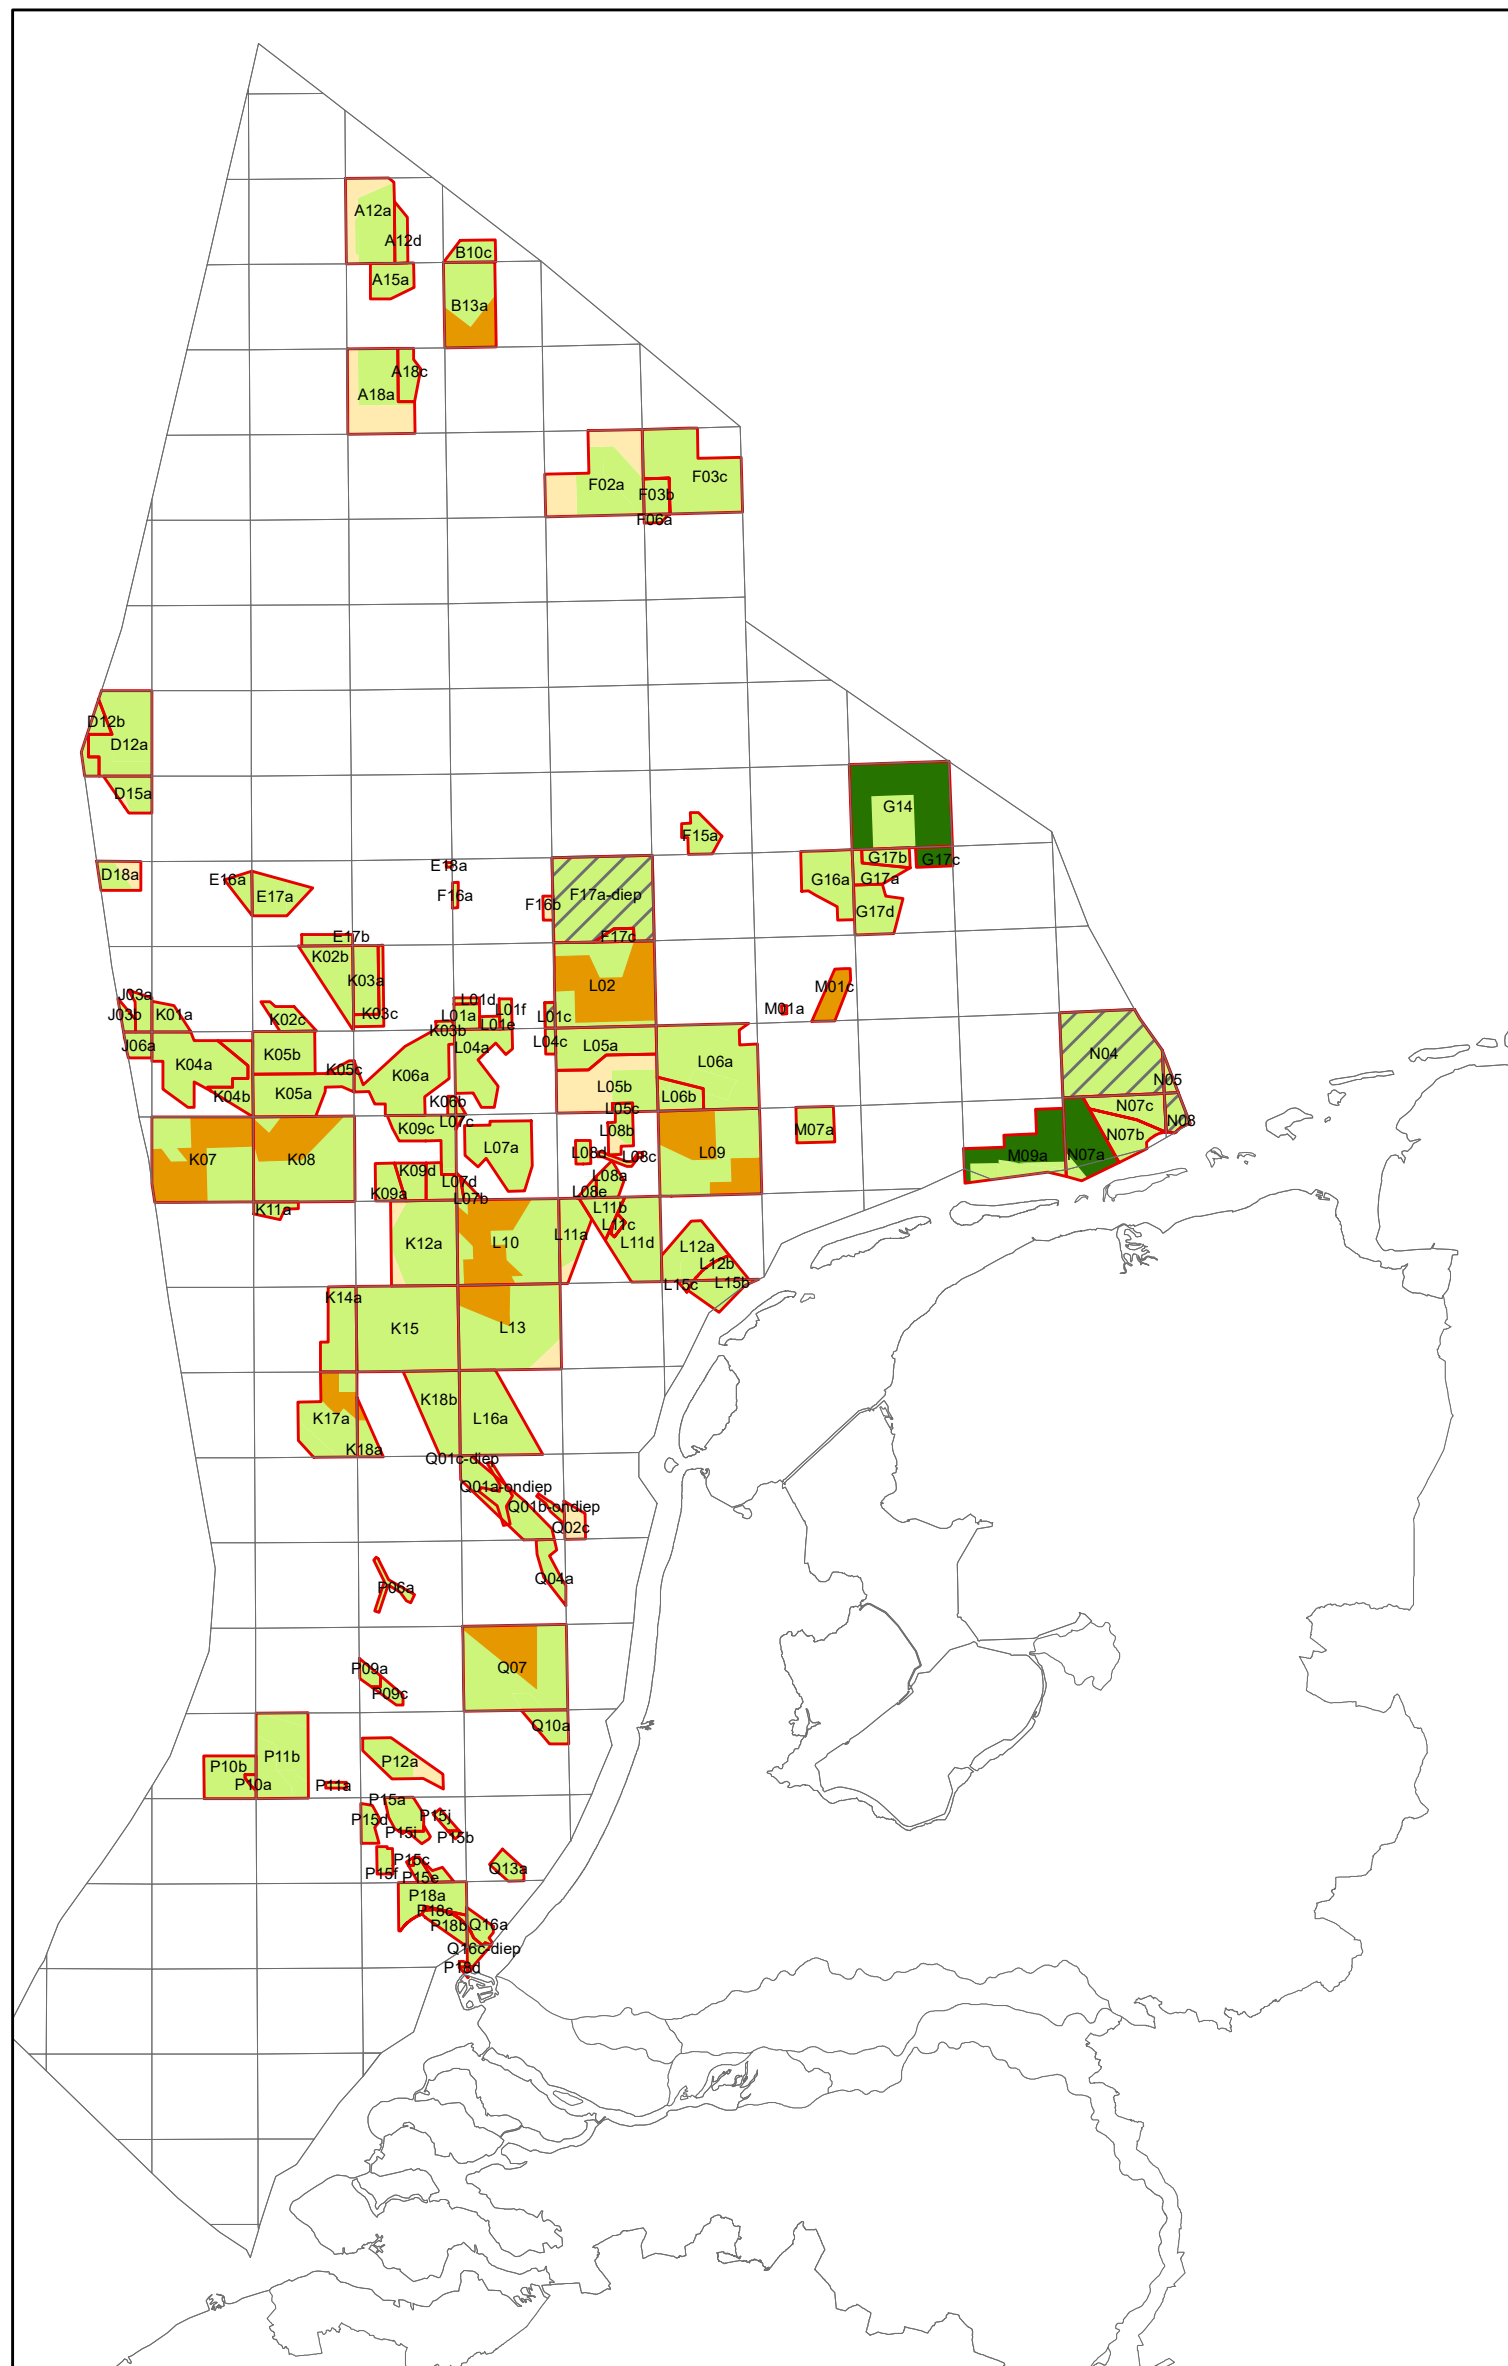

# Overzichtskaart Fallow 01 febr 2022

## Legend

- Licence boundary
- Active
- Newly active
- Newly fallow, submitting activityplan licence holder before 1 nov 2022
- Fallow, open to submitting of activityplans by third parties
- ACTIVE, not analyzed