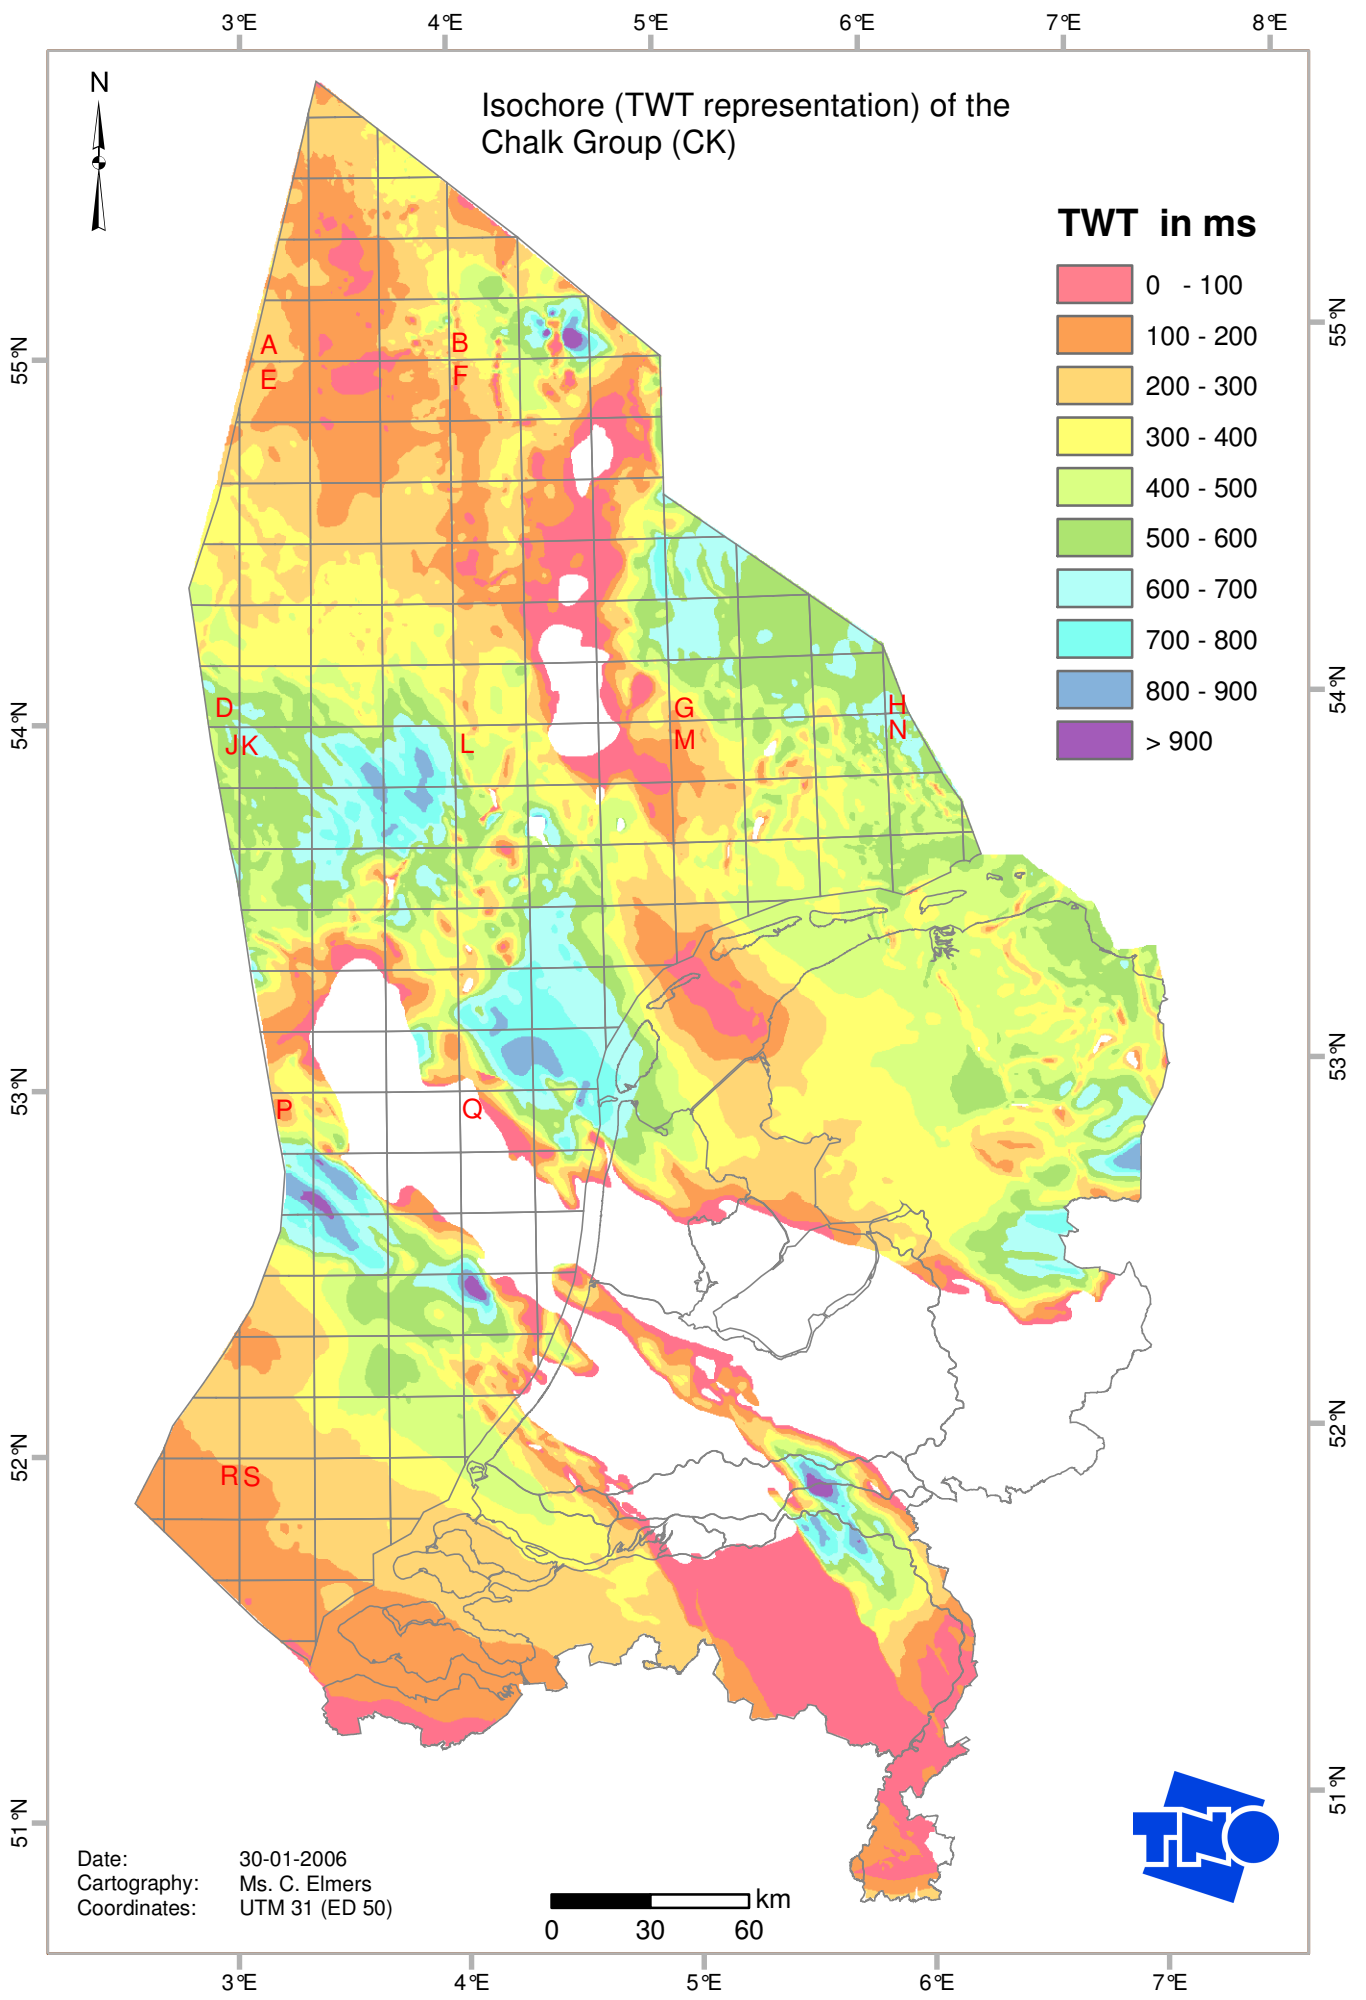

# Isochore (TWT representation) of the Chalk Group (CK)

## TWT in ms

Date: 30-01-2006  
Cartography: Ms. C. Elmers  
Coordinates: UTM 31 (ED 50)